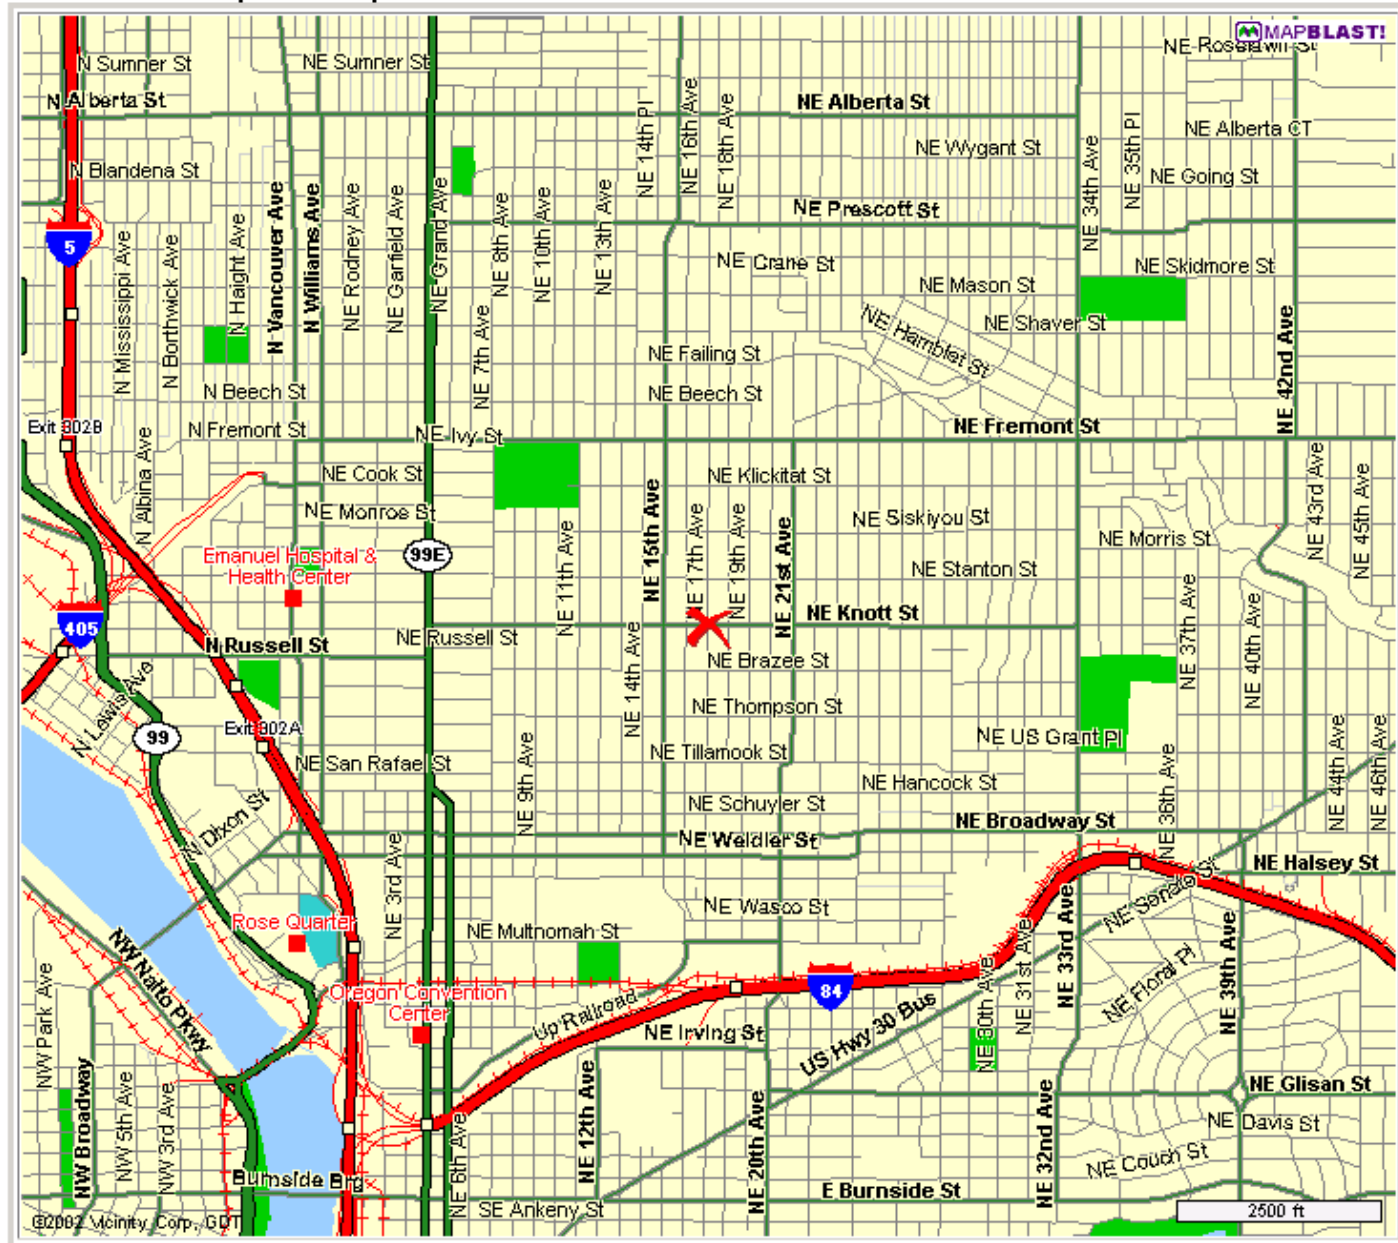

1700 NE Knott St, Portland, OR 97212-3301

MAP SETTINGS

Directions from I-5 South

Take exit 302A - Rose Quarter/City Center, get in the left lane on the off ramp and go straight through first stoplight. Turn right at second stoplight on Weidler St. Stay on Weidler past Safeway and Irvington Market. Turn left on 15th Ave. Get in right lane, which goes straight (left lane must turn left) Stay on 15th to Knott St. Turn right on Knott and go 2 blocks to 17th. Turn right on 17th and park on street or in driveway

We are on the corner of 17th and Knott St.
Enter through door between white pillars marked business office

Directions from I-5 North

Take exit 302A - Rose Quarter/City Center, keep to the left lane on the off ramp and go straight through first stoplight. Turn left at second stoplight on Weidler St. Stay on Weidler past Safeway and Irvington Market. Turn left on 15th Ave. Get in right lane, which goes straight (left lane must turn left) Stay on 15th to Knott St. Turn right on Knott and go 2 blocks to 17th.
Turn right on 17th and park on street or in driveway

We are on the corner of 17th and Knott St.
Enter through door between white pillars marked business office

Directions from I-84 going west (coming from the East)

Take Lloyd Center exit
Get in far right lane off of the exit and turn right - cross the Max tracks.
Turn right at Multnomah - next light
Turn left on 16th Street - second light after you turn
Follow 16th (which will turn into 15th) to Knott St.
Turn right onto Knott St.

Directions from I-205 South

Take the I-84 West exit toward Portland and follow above directions from I-84 going west.