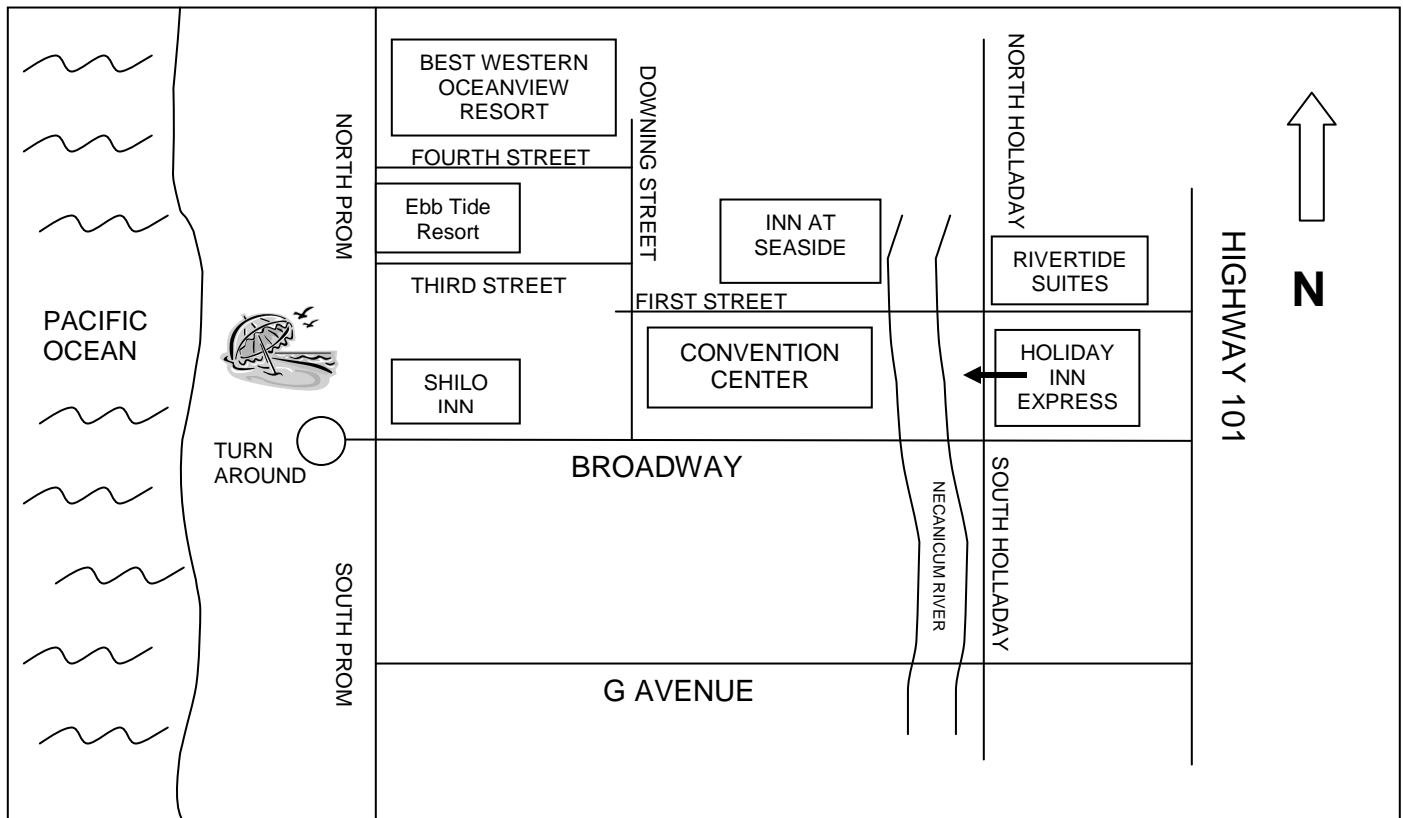

NORTHWEST DISTRICT LUTHERAN ALL WORKERS CONFERENCE
October 18-21, 2011
SEASIDE, OREGON

MOTEL INFORMATION

The Northwest District Lutheran All Workers Conference has made arrangements for group prices at the motels listed on the back of this sheet. **You will need to reserve the rooms that you need yourself and make your own arrangements for payment.** Rooms need to be reserved by September 17, 2011, to guarantee the conference rates. If you reserve your rooms after that date, you may have to pay a higher rate. Be sure to mention that you are with the Northwest District Lutheran All Workers Conference when you make your reservations.

If you have any questions about motel reservations, contact:

Business Office
LCMS Northwest District
1700 NE Knott St.
Portland, OR 97212
503-288-8383
marilyna@nowlcms.org